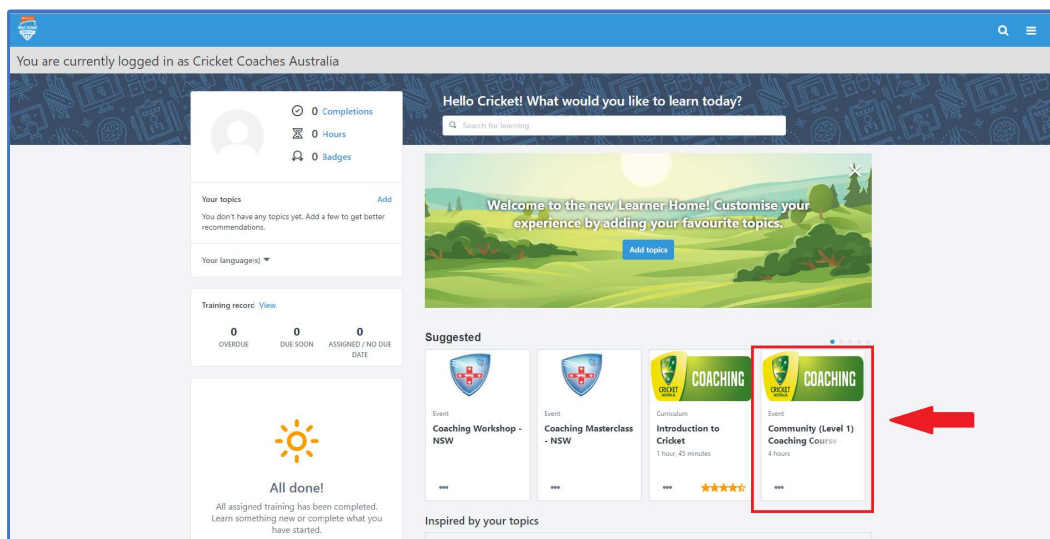

Step 1: Log in to www.community.cricket.com.au/coach/courses and click "Launch Learning" (This will take a little while to load)

Step 2: To enrol in a Level 1 course click on the below found under "Suggested" learning