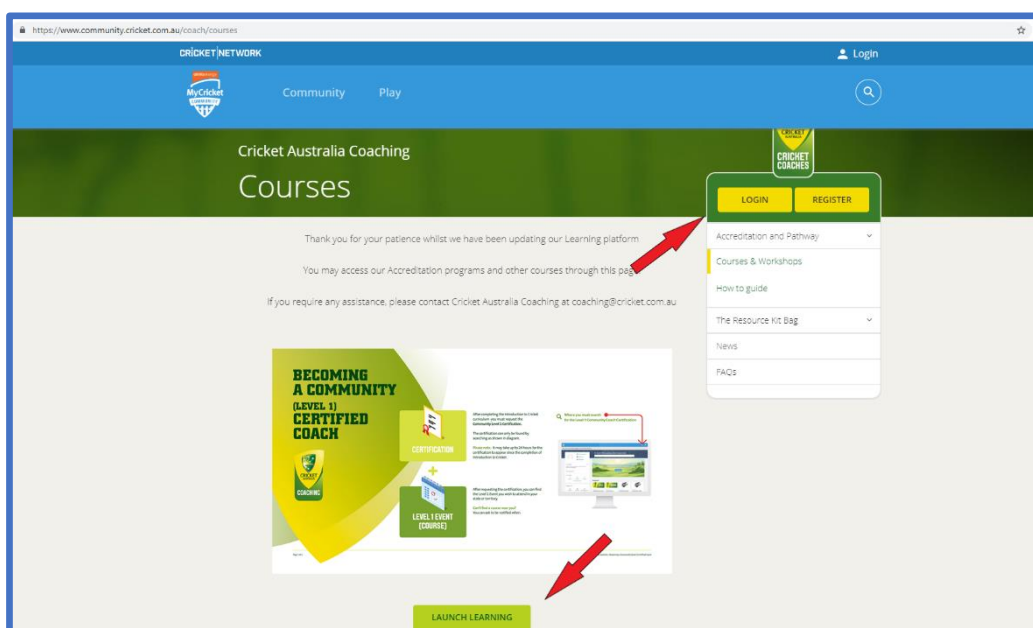

Step 1: Log in to www.community.cricket.com.au/coach/courses and click "Launch Learning" (This will take a little while to load)

Step 2: To enrol in a Level 1 course click on the below found under "Suggested" learning